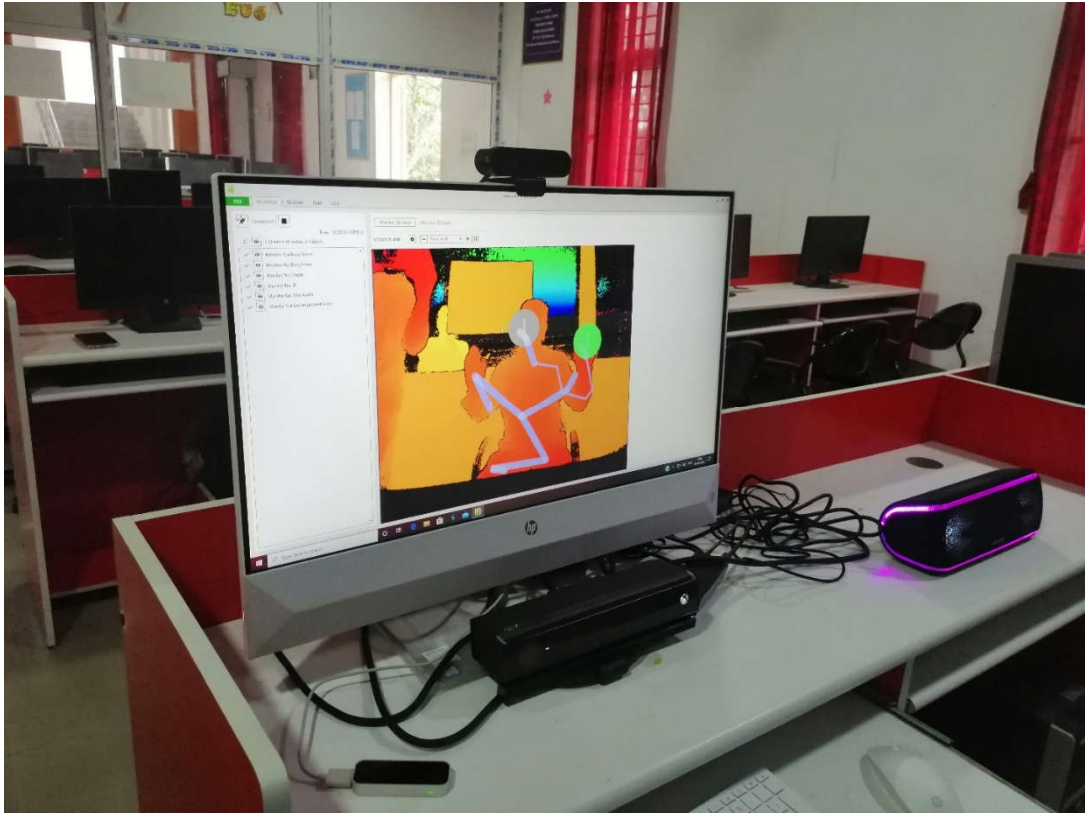

Research Laboratory